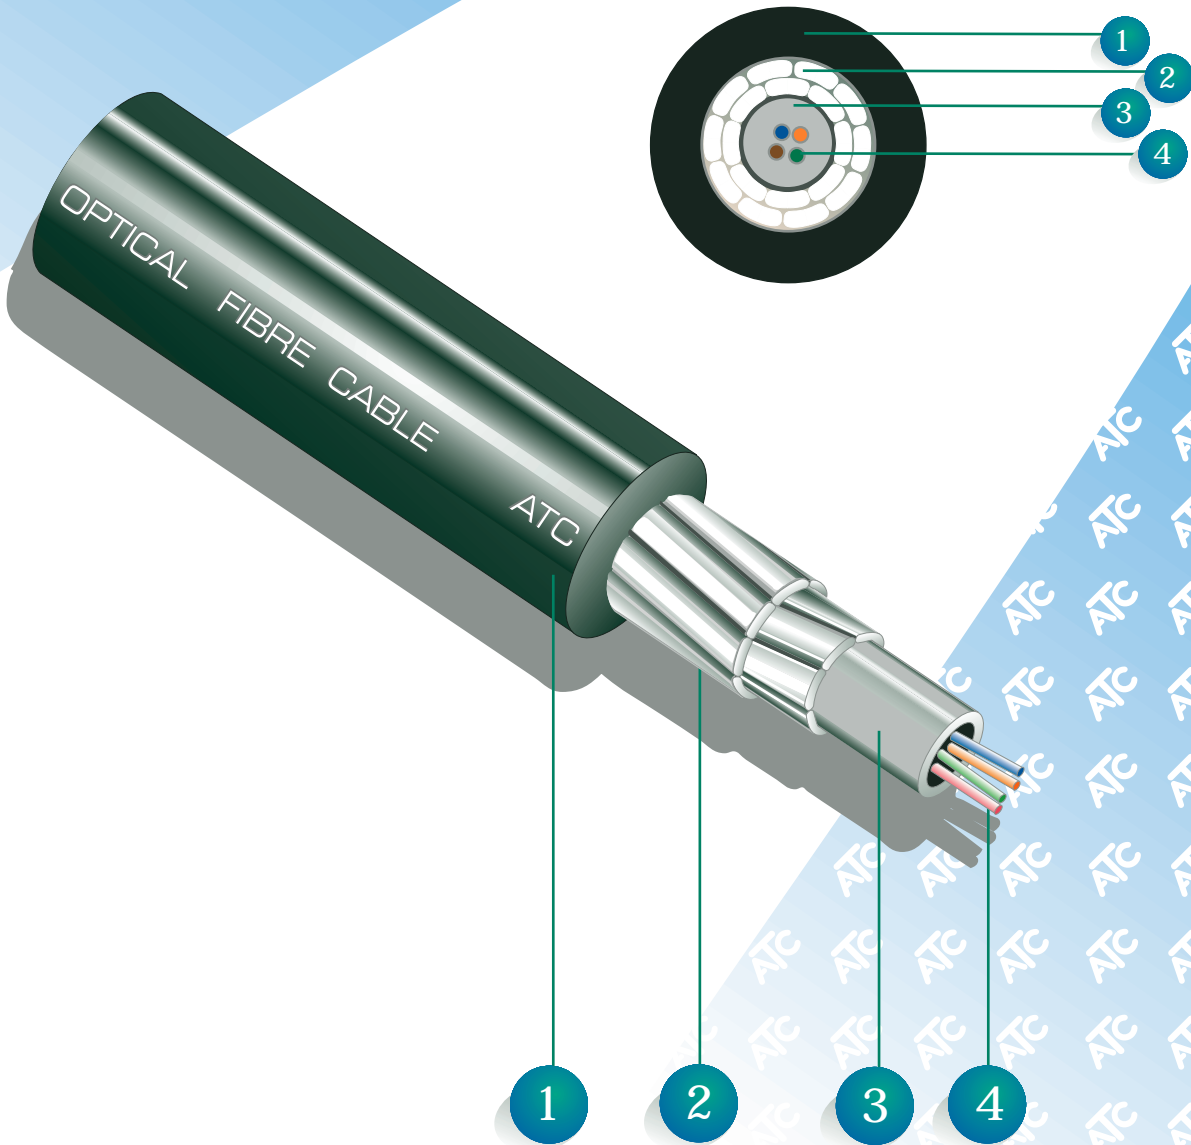

LOW COUNT DUCT CABLE

(Single loose tube, non-metallic duct cable)

Cable Description

1. Polyethylene/LSZH outer sheath.
2. Non-metallic strength member.
3. Gel filled loose tube.
4. Colour coded fibres.

OUTDOOR
OPTICAL
FIBRE
CABLE